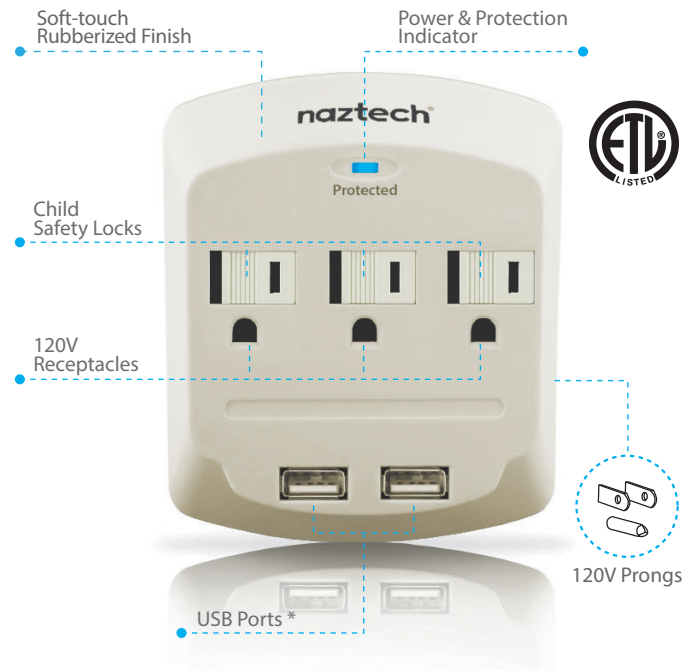

Power Center

Charge 5 Devices at Once!

The Naztech NP160 Power Center features three AC outlets and two powered USB ports delivering ultimate protection and functionality for your home, office, or on the go.

The Naztech NP160 powers up to 5 portable and household devices while ensuring advanced protection to your device for peak performance.

The Naztech NP160 is the answer to all your power needs!

Powers Up To 5 Devices
450 Joules